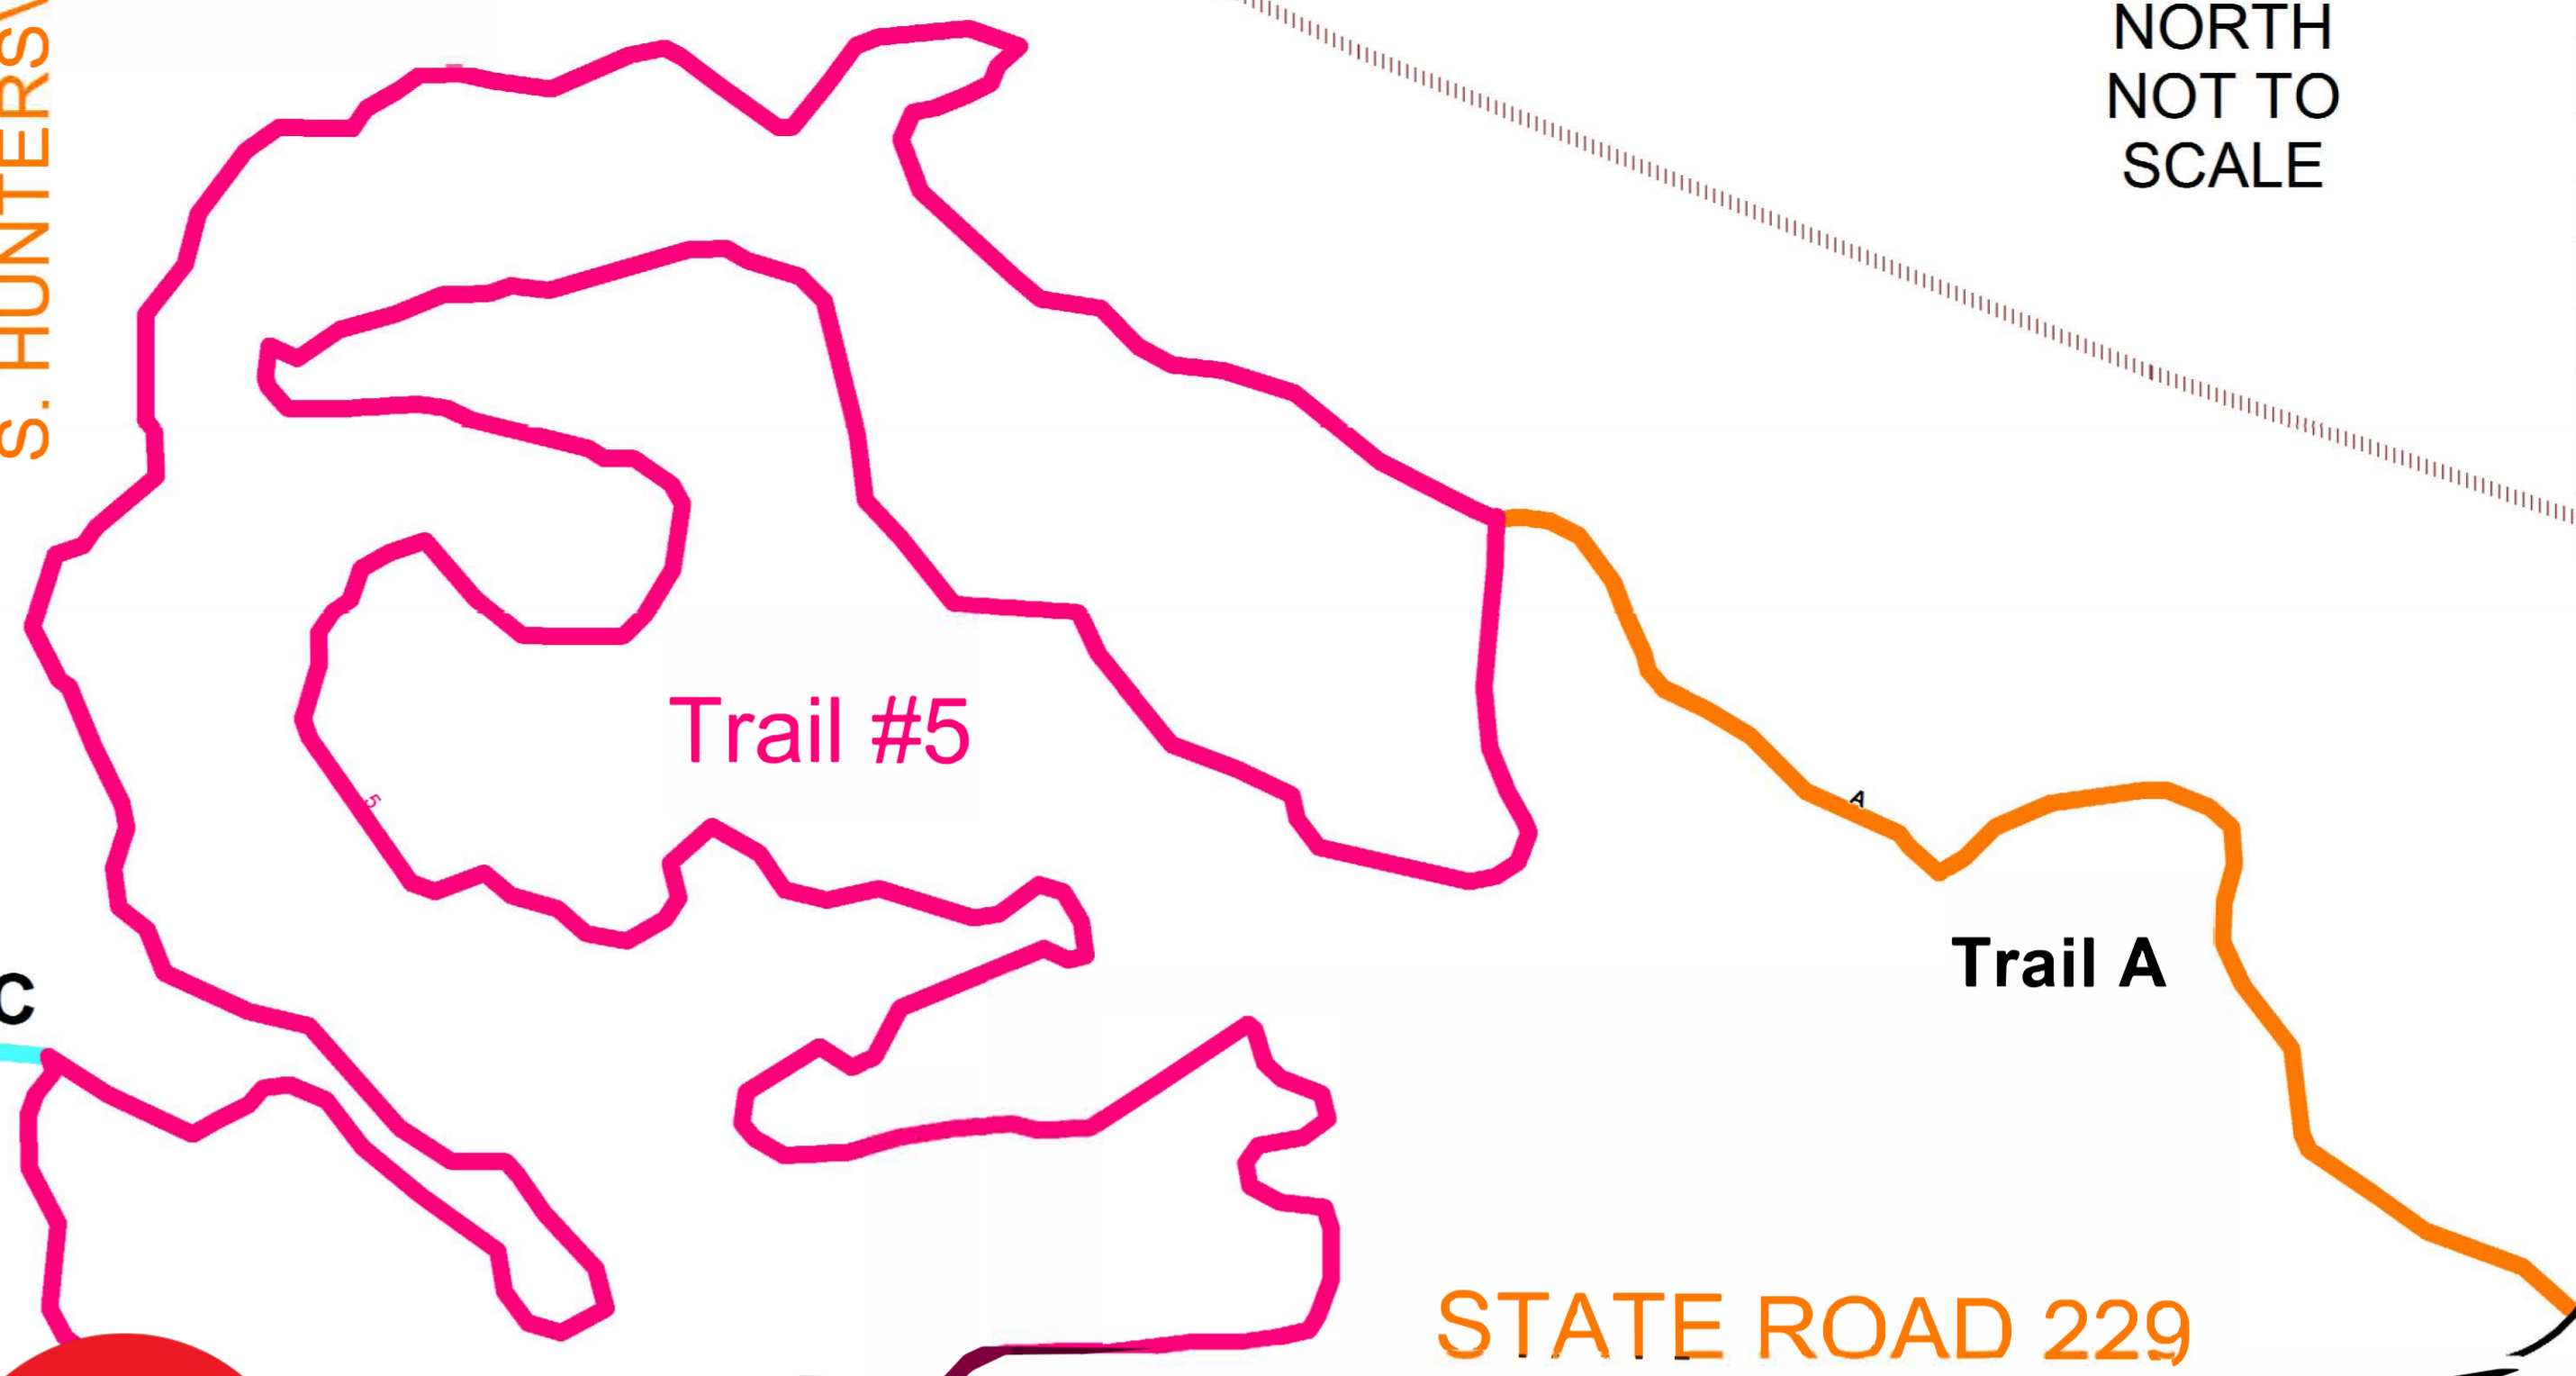

BRIDLEWOOD TRACE

DOGWOOD TRAIL

S. HUNTERSVILLE RD.

RAILROAD

STATE ROAD 229

Trail #4

Trail #5

Trail A

STATE ROAD 229

Trail #3

Trail #1

Trail #2

S. MULBERRY ST.

BRUM WOODS TRAILS

-  Connector Trail A - 765 feet
-  Connector Trail B - 150 feet
-  Connector Trail C - 70 feet
-  Connector Trail D - 0.27 miles
-  Trail #1 - 0.65 miles
-  Trail #2 - 0.73 miles
-  Trail #3 - 0.63 miles
-  Trail #4 - 1.21 miles
-  Trail #5 - 1.16 miles
-  P - Parking

STATE ROAD 229

B

C

P

D