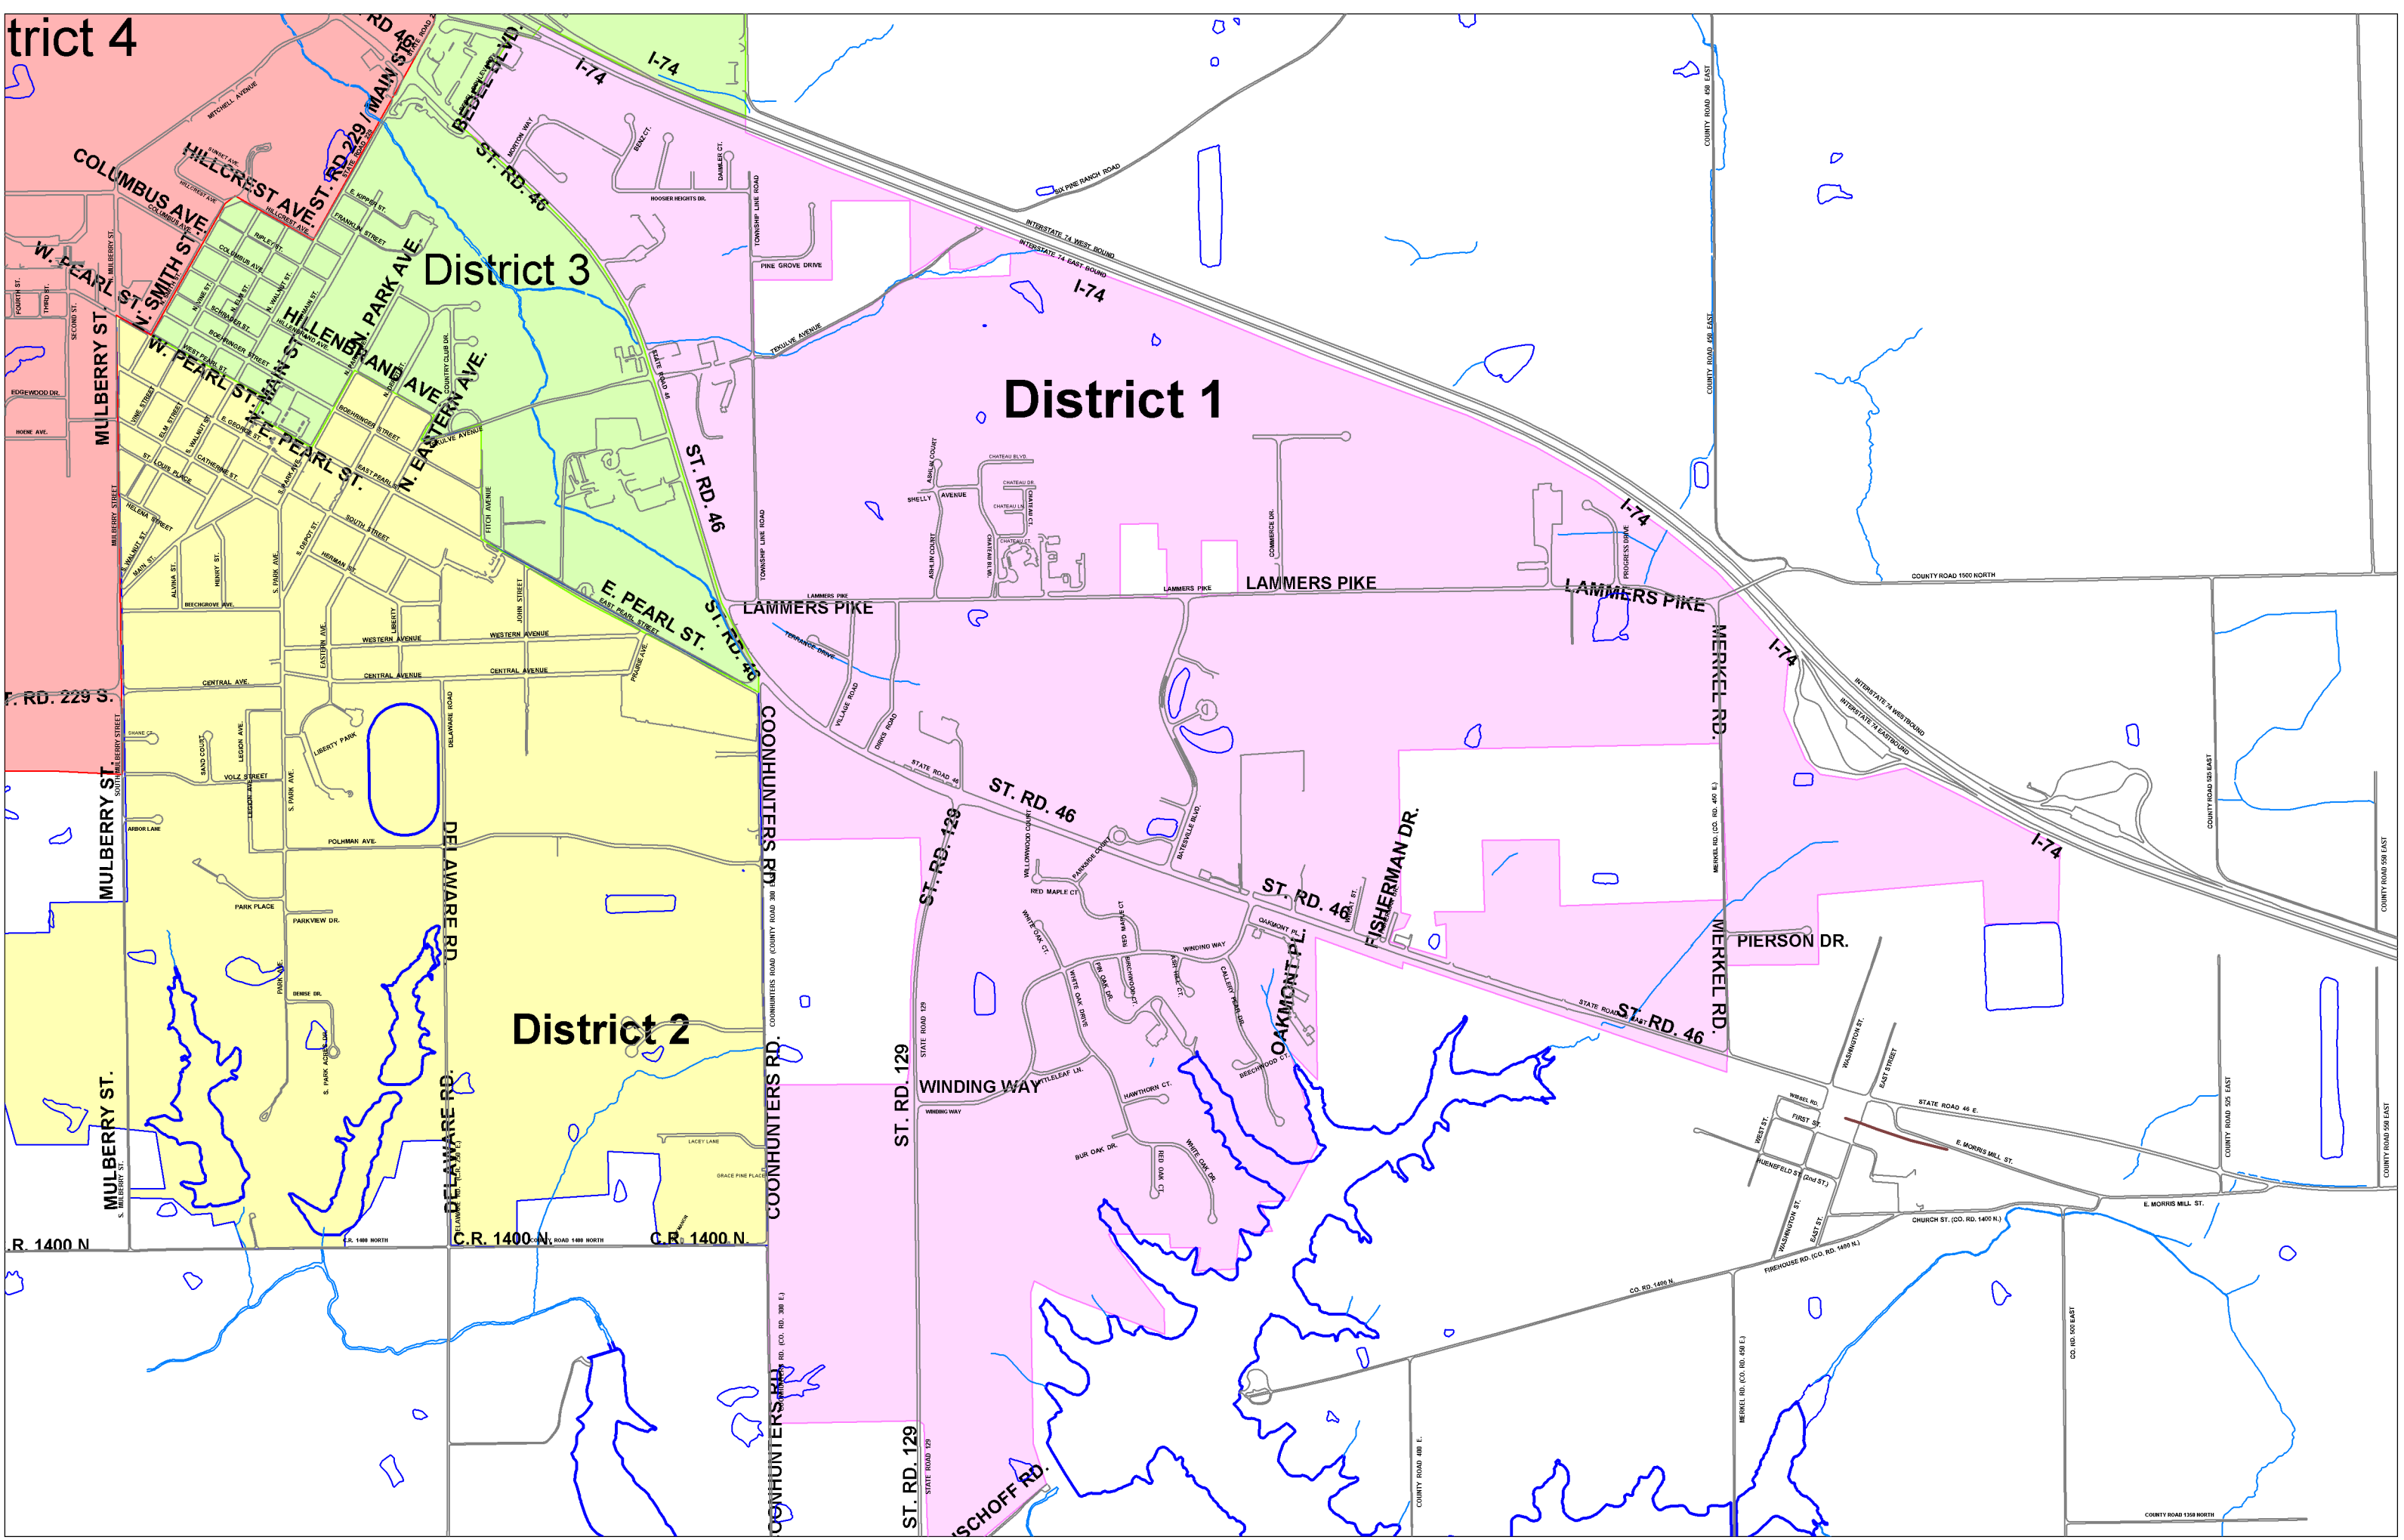

District 4

District 3

District 1

District 2

R. RD. 229 S.

R. 1400 N

C.R. 1400 N

C.R. 1400 N

ST. RD. 129

ST. RD. 129

SCHOFF RD.

ST. RD. 46

ST. RD. 46

CO. RD. 1400 N

MERKEL RD. (CO. RD. 409 E.)

MERKEL RD.

STATE ROAD 46 E.

COUNTY ROAD 1359 NORTH

COUNTY ROAD 525 EAST

COUNTY ROAD 508 EAST

COUNTY ROAD 508 EAST

COUNTY ROAD 1500 NORTH

COUNTY ROAD 025 EAST

MERKEL RD.